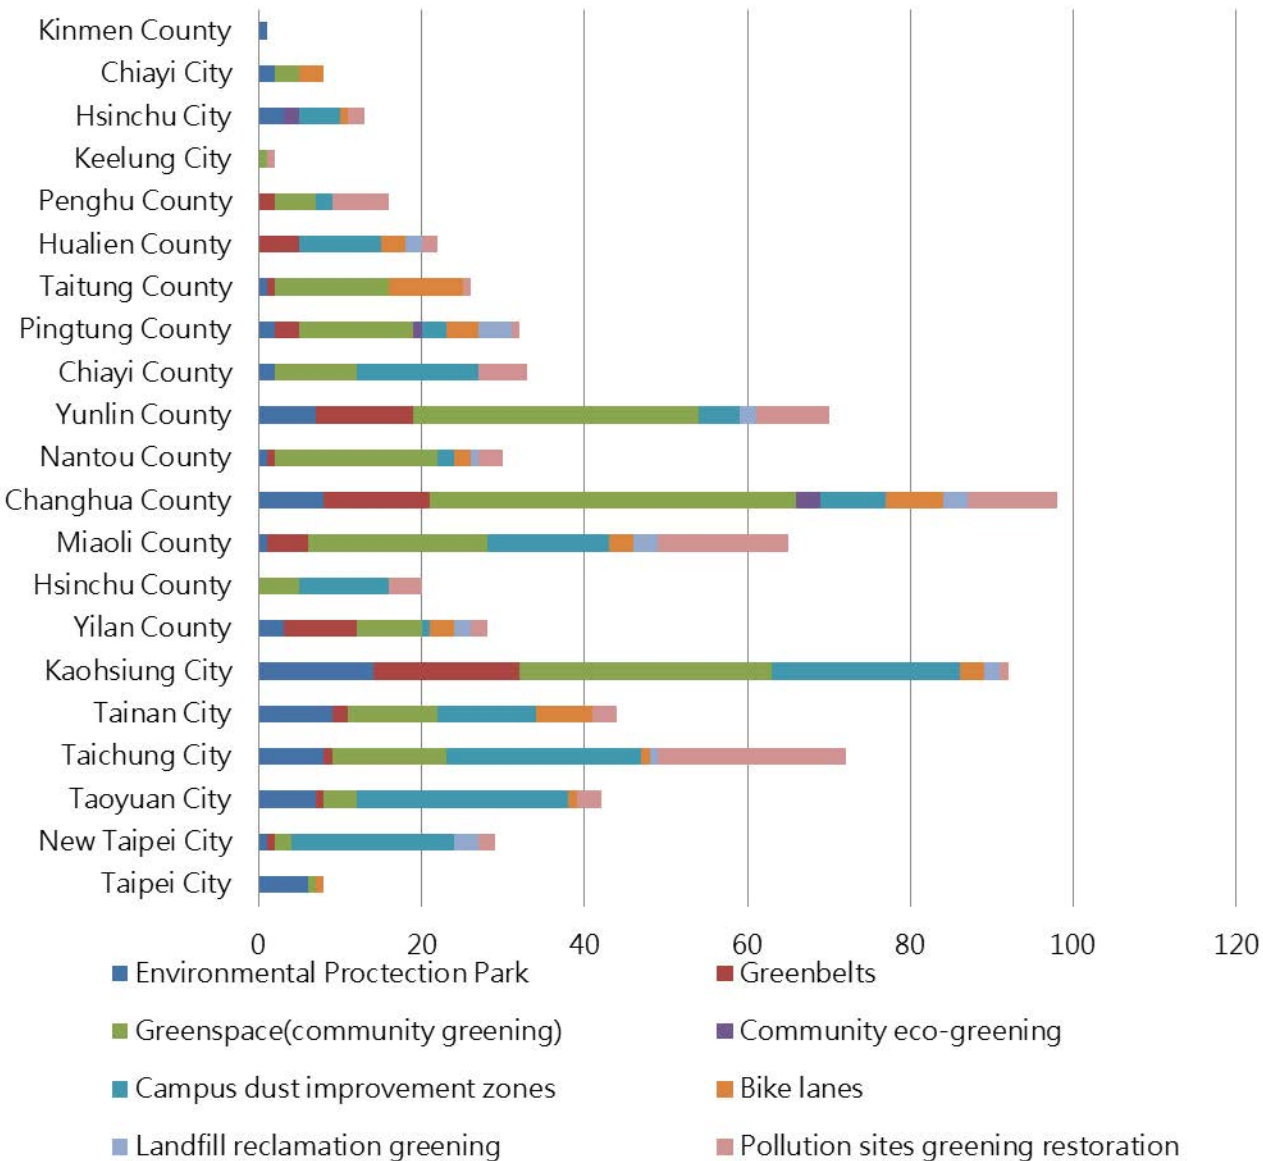

Type and quantity of completed clean air zones and their location

	Taipei City	New Taipei City	Taoyuan City	Taichung City	Tainan City	Kaohsiung City	Yilan County	Hsinchu County	Miaoli County	Changhua County	Nantou County	Yunlin County	Chiayi County	Pingtung County	Taitung County	Hualien County	Penghu County	Keelung City	Hsinchu City	Chiayi City	Kinmen County
Environmental Protection Park	6	1	7	8	9	14	3	0	1	8	1	7	2	2	1	0	0	0	3	2	1
Greenbelts	0	1	1	1	2	18	9	0	5	13	1	12	0	3	1	5	2	0	0	0	0
Greenspace(community greening)	1	2	4	14	11	31	8	5	22	45	20	35	10	14	14	0	5	1	0	3	0
Community eco-greening	0	0	0	0	0	0	0	0	0	3	0	0	0	1	0	0	0	0	2	0	0
Campus dust improvement zones	0	20	26	24	12	23	1	11	15	8	2	5	15	3	0	10	2	0	5	0	0
Bike lanes	1	0	1	1	7	3	3	0	3	7	2	0	0	4	9	3	0	0	1	3	0
Landfill reclamation greening	0	3	0	1	0	2	2	0	3	3	1	2	0	4	0	2	0	0	0	0	0
Pollution sites greening restoration	0	2	3	23	3	1	2	4	16	11	3	9	6	1	1	2	7	1	2	0	0